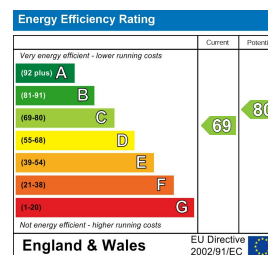

Hybrid Map

Terrain Map

Floor Plan

Viewing

Please contact our Formby Office on 01704 835780 if you wish to arrange a viewing appointment for this property or require further information.

Energy Efficiency Graph